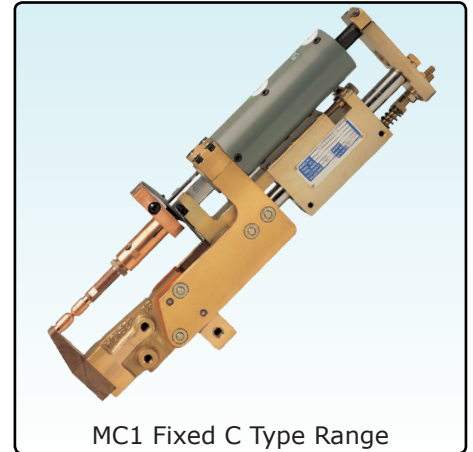

## Fixture Weld Guns

For high production or simple welding machines we offer a range of fixture guns, Compact designs for integrating into dedicated fixtures or into multi- axis machines.

The fixture guns can also be supplied with weld cables, transformers and controls as a complete package.

### Features

- Compact size and fit for installation in limited working space.
- Utilizes oil-free cylinder for clean work environment.
- Utilizes durable materials high in conductivity.
- Affordable and convenient maintenance.