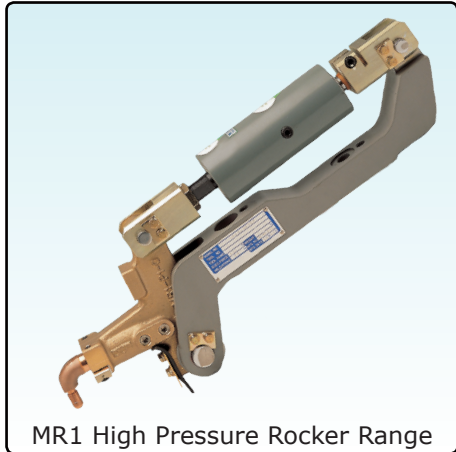

## Fixture Weld Guns

For high production or simple welding machines we offer a range of fixture guns, Compact designs for integrating into dedicated fixtures or into multi- axis machines.

The fixture guns can also be supplied with weld cables, transformers and controls as a complete package.

### Features

- Compact size and fit for installation in limited working space.
- Utilizes oil-free cylinder for clean work environment.
- Utilizes durable materials high in conductivity.
- Affordable and convenient maintenance.