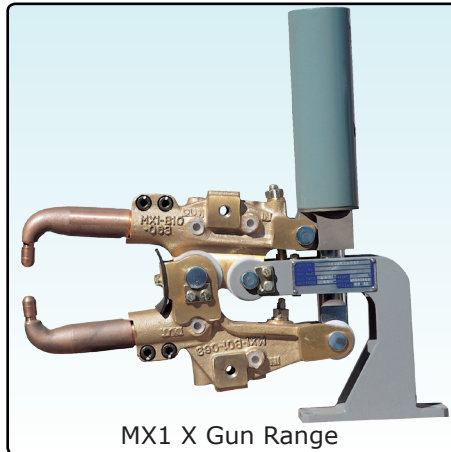

## Fixture Weld Guns

For high production or simple welding machines we offer a range of fixture guns, Compact designs for integrating into dedicated fixtures or into multi- axis machines.

The fixture guns can also be supplied with weld cables, transformers and controls as a complete package.

### Features

- Compact size and fit for installation in limited working space.
- Utilizes oil-free cylinder for clean work environment.
- Utilizes durable materials high in conductivity.
- Affordable and convenient maintenance.