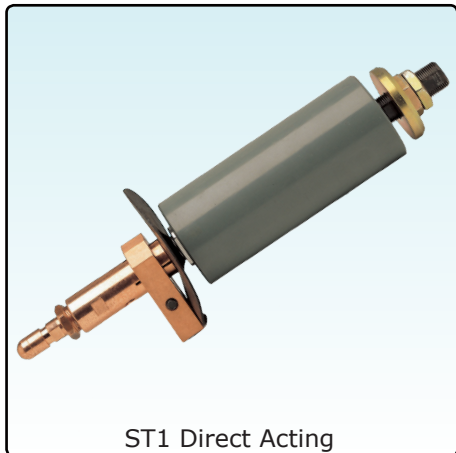

## Fixture Weld Guns

For high production or simple welding machines we offer a range of fixture guns, Compact designs for integrating into dedicated fixtures or into multi- axis machines.

The fixture guns can also be supplied with weld cables, transformers and controls as a complete package.

### Features

- Compact size and fit for installation in limited working space.
- Utilizes oil-free cylinder for clean work environment.
- Utilizes durable materials high in conductivity.
- Affordable and convenient maintenance.