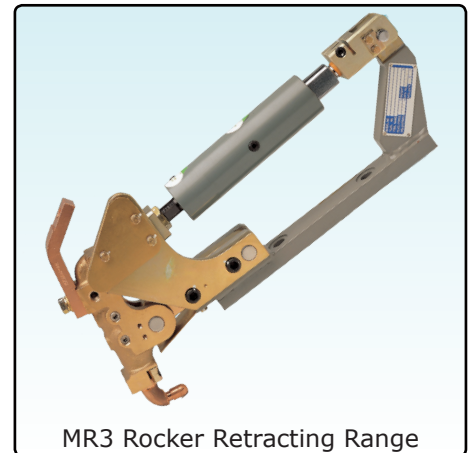

## Fixture Weld Guns

For high production or simple welding machines we offer a range of fixture guns, Compact designs for integrating into dedicated fixtures or into multi- axis machines.

The fixture guns can also be supplied with weld cables, transformers and controls as a complete package.

### Features

- Compact size and fit for installation in limited working space.
- Utilizes oil-free cylinder for clean work environment.
- Utilizes durable materials high in conductivity.
- Affordable and convenient maintenance.