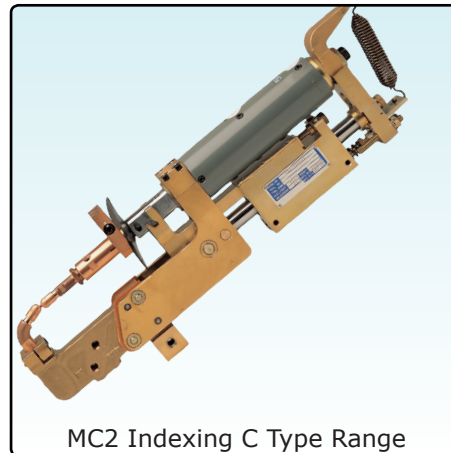

## Fixture Weld Guns

For high production or simple welding machines we offer a range of fixture guns, Compact designs for integrating into dedicated fixtures or into multi- axis machines.

The fixture guns can also be supplied with weld cables, transformers and controls as a complete package.